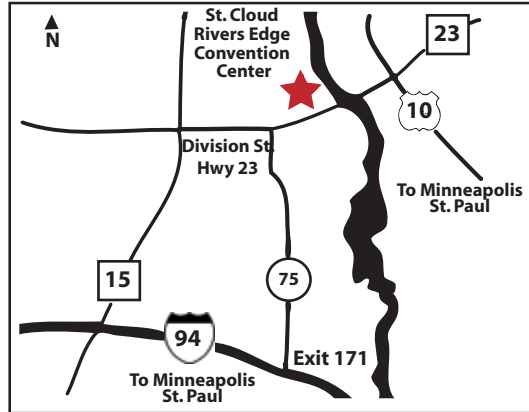

NEARBY ATTRACTIONS:

- St. Cloud Rivers Edge Convention Center - adjacent to Hotel
- Downtown - Shopping • Pioneer Place Theatre • Dining Antiques • Historic Paramount Theater • Specialty Shops - walking distance
- St. Cloud State University - 4 blocks
- Munsinger/Clemens World Famous Gardens - 1 mi
- Stearns History Museum - 3 mi
- Quarry Park • Crossroads Shopping Mall - 4 mi
- Over 60 Community Parks

Located downtown on the Mississippi River, adjacent to the St. Cloud Rivers Edge Convention Center

MEETING/BANQUET FACILITIES:

- Meeting rooms with a variety of seating configurations to suit your needs - Total of 7,390 sq.ft.
- Complimentary High Speed Wireless & Broadband Internet
- Audio/Visual equipment rental available
- Friendly & Professional staff can accommodate meal functions up to 450 people on site or up to 2000 people at the adjacent St. Cloud Rivers Edge Convention Center