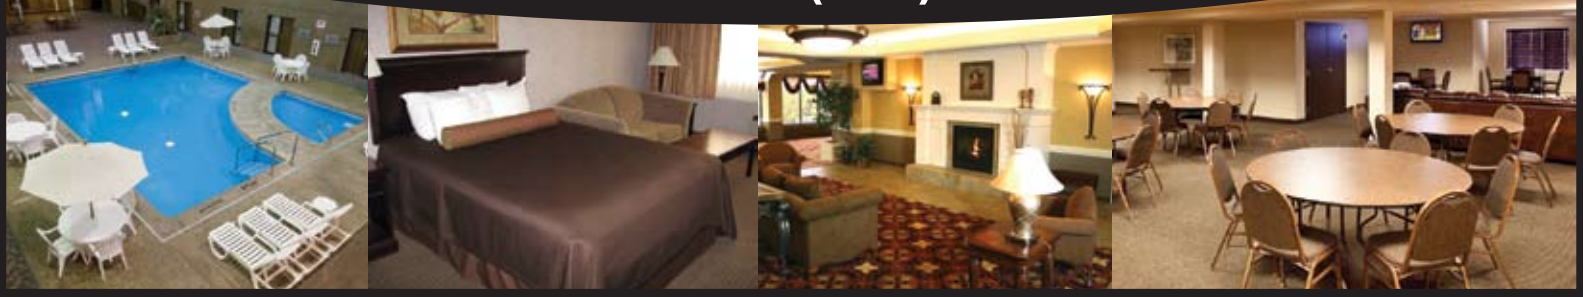

Each Best Western® branded hotel is independently owned and operated.